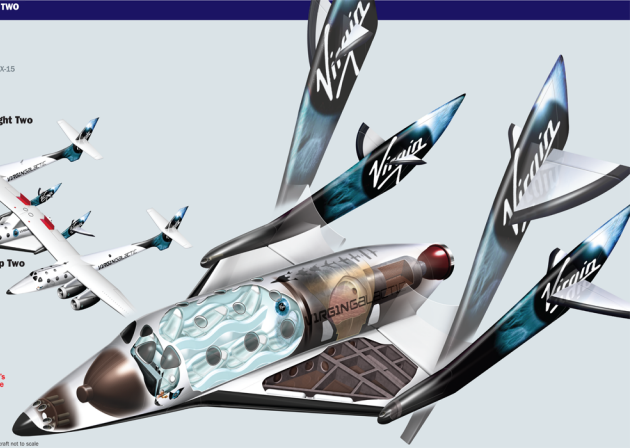

WhiteKnight Two

SpaceShip Two